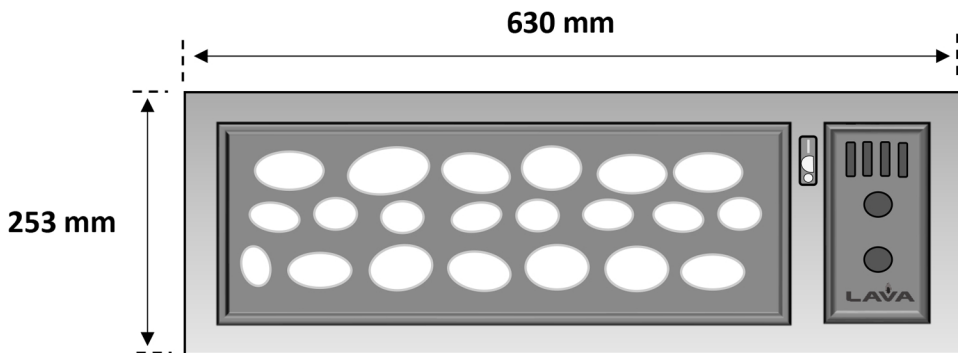

Max 100 mm

Ventilation grill 250 x 100mm included.
Vent opening 220 x 70mm to be maintained
at **maximum 100mm** below gas burner.

Cut-Out Sizes